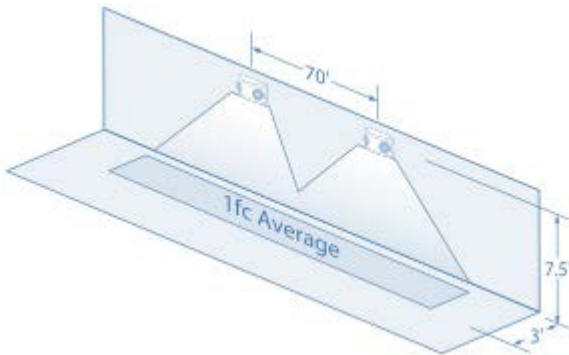

PHOTOMETRIC DATA

DOE-HO

Zonal Lumen Summary			
Zone	Lumens	% Lamp	% Luminaire
0-30	258.2	92.6%	92.5%
0-40	266.3	95.5%	95.4%
0-60	272.9	97.9%	97.8%
60-90	6.2	2.2%	2.2%
0-90	279.1	100.1%	100%

RCC %:	80				70				50				30				10				0			
RW %:	70	50	30	0	70	50	30	0	50	30	20	50	30	20	50	30	20	50	30	20	50	30	20	
RCR: 0	1.19	1.19	1.19	1.19	1.16	1.16	1.16	1.00	1.11	1.11	1.11	1.06	1.06	1.06	1.02	1.02	1.02	1.00	1.00	1.00	1.00	1.00	1.00	
1	1.15	1.13	1.11	1.09	1.13	1.11	1.09	.97	1.07	1.05	1.04	1.03	1.02	1.01	1.00	.99	.98	.98	.97	.96	.96	.94	.93	
2	1.11	1.07	1.04	1.02	1.09	1.06	1.03	.94	1.03	1.00	.99	1.00	.98	.96	.97	.96	.94	.94	.93	.91	.91	.89	.88	
3	1.08	1.03	.99	.96	1.06	1.02	.98	.91	.99	.96	.94	.97	.95	.93	.95	.93	.91	.91	.89	.88	.88	.86	.85	
4	1.05	.99	.95	.92	1.03	.98	.95	.88	.96	.93	.91	.94	.92	.90	.93	.91	.89	.88	.86	.84	.84	.83	.81	
5	1.02	.96	.92	.89	1.00	.95	.91	.86	.93	.90	.88	.92	.89	.87	.91	.88	.86	.86	.84	.83	.83	.81	.79	
6	.99	.93	.89	.86	.98	.92	.88	.84	.91	.88	.85	.90	.87	.85	.89	.86	.84	.84	.82	.81	.81	.79	.78	
7	.97	.90	.86	.84	.96	.90	.86	.82	.89	.85	.83	.88	.85	.83	.87	.84	.82	.82	.80	.79	.79	.77	.76	
8	.94	.88	.84	.81	.93	.88	.84	.80	.87	.83	.81	.86	.83	.81	.85	.82	.80	.80	.78	.77	.77	.75	.74	
9	.92	.86	.82	.79	.91	.85	.82	.78	.85	.81	.79	.84	.81	.79	.83	.81	.79	.79	.77	.76	.76	.74	.73	
10	.90	.84	.80	.78	.89	.84	.80	.77	.83	.80	.77	.82	.79	.77	.82	.79	.77	.77	.75	.74	.74	.72	.71	

PRODUCT SAMPLE PHOTOMETRIC

Using multiple DOE-HO units mounted at a typical 7.5' height delivers 70' on-center spacing with a 3' wide path of egress.

Using multiple DOE-HO units mounted at a typical 7.5' height delivers 63' on-center spacing with a 6' wide path of egress.