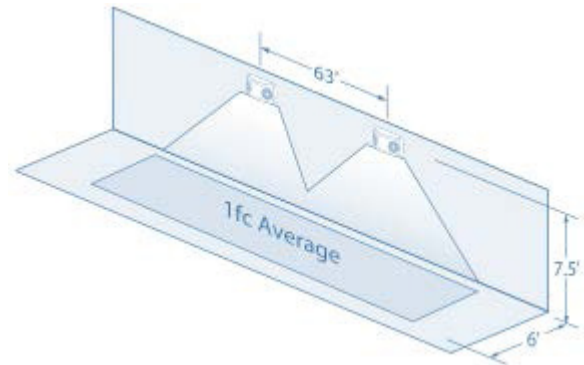

PHOTOMETRIC DATA

DOE-HO

Zonal Lumen Summary			
Zone	Lumens	% Lamp	% Luminaire
0-30	258.2	92.6%	92.5%
0-40	266.3	95.5%	95.4%
0-60	272.9	97.9%	97.8%
60-90	6.2	2.2%	2.2%
0-90	279.1	100.1%	100%

RCC %:	80				70				50				30				10				0			
RW %:	70	50	30	0	70	50	30	0	50	30	20	50	30	20	50	30	20	50	30	20	50	30	20	
RCR: 0	1.19	1.19	1.19	1.19	1.16	1.16	1.16	1.00	1.11	1.11	1.11	1.06	1.06	1.06	1.02	1.02	1.02	1.00	1.00	1.00	1.00	1.00	1.00	
1	1.15	1.13	1.11	1.09	1.13	1.11	1.09	.97	1.07	1.05	1.04	1.03	1.02	1.01	1.00	.99	.98	.98	.97	.96	.96	.94	.93	
2	1.11	1.07	1.04	1.02	1.09	1.06	1.03	.94	1.03	1.00	.99	1.00	.98	.96	.97	.96	.94	.94	.93	.91	.91	.89	.88	
3	1.08	1.03	.99	.96	1.06	1.02	.98	.91	.99	.96	.94	.97	.95	.93	.95	.93	.91	.91	.89	.88	.88	.86	.85	
4	1.05	.99	.95	.92	1.03	.98	.95	.88	.96	.93	.91	.94	.92	.90	.93	.91	.89	.88	.86	.84	.84	.83	.81	
5	1.02	.96	.92	.89	1.00	.95	.91	.86	.93	.90	.88	.92	.89	.87	.91	.88	.86	.86	.84	.83	.83	.81	.79	
6	.99	.93	.89	.86	.98	.92	.88	.84	.91	.88	.85	.90	.87	.85	.89	.86	.84	.84	.82	.81	.81	.79	.78	
7	.97	.90	.86	.84	.96	.90	.86	.82	.89	.85	.83	.88	.85	.83	.87	.84	.82	.82	.80	.79	.79	.77	.76	
8	.94	.88	.84	.81	.93	.88	.84	.80	.87	.83	.81	.86	.83	.81	.85	.82	.80	.80	.78	.77	.77	.75	.74	
9	.92	.86	.82	.79	.91	.85	.82	.78	.85	.81	.79	.84	.81	.79	.83	.81	.79	.79	.77	.76	.76	.74	.73	
10	.90	.84	.80	.78	.89	.84	.80	.77	.83	.80	.77	.82	.79	.77	.82	.79	.77	.77	.75	.74	.74	.72	.71	

PRODUCT SAMPLE PHOTOMETRIC

Using multiple DOE-HO units mounted at a typical 7.5' height delivers 70' on-center spacing with a 3' wide path of egress.

Using multiple DOE-HO units mounted at a typical 7.5' height delivers 63' on-center spacing with a 6' wide path of egress.