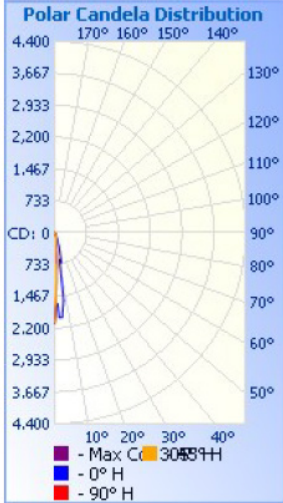

ORDER INFO / EXAMPLE: DOE-HO-W

QUICK SHIP ITEMS ON PG.2

SERIES	HOUSING
DOE-HO	W
DOE-HO Dual Head Optics Emergency Light High Output	W- White B- Black

PERFORMANCE DATA				
FORM FACTOR	KELVIN	RATED WATTAGE	DELIVERED LUMENS	EFFICACY (LM/W)
DOE-HO	6500K	6W	650	108

PHOTOMETRIC DATA

DOE-HO

Zonal Lumen Summary			
Zone	Lumens	% Lamp	% Luminaire
0-30	258.2	92.6%	92.5%
0-40	266.3	95.5%	95.4%
0-60	272.9	97.9%	97.8%
60-90	6.2	2.2%	2.2%
0-90	279.1	100.1%	100%

RCC %:	80				70				50				30				10				0			
RW %:	70	50	30	0	70	50	30	0	50	30	20	50	30	20	50	30	20	50	30	20	50	30	20	
RCR: 0	1.19	1.19	1.19	1.19	1.16	1.16	1.16	1.00	1.11	1.11	1.11	1.06	1.06	1.06	1.02	1.02	1.02	1.00	1.00	1.00	1.00	1.00	1.00	
1	1.15	1.13	1.11	1.09	1.13	1.11	1.09	.97	1.07	1.05	1.04	1.03	1.02	1.01	1.00	.99	.98	.98	.97	.96	.96	.94	.93	
2	1.11	1.07	1.04	1.02	1.09	1.06	1.03	.94	1.03	1.00	.99	1.00	.98	.96	.97	.96	.94	.94	.93	.91	.91	.89	.88	
3	1.08	1.03	.99	.96	1.06	1.02	.98	.91	.99	.96	.94	.97	.95	.93	.95	.93	.91	.91	.89	.88	.88	.86	.85	
4	1.05	.99	.95	.92	1.03	.98	.95	.88	.96	.93	.91	.94	.92	.90	.93	.91	.89	.88	.86	.84	.84	.83	.81	
5	1.02	.96	.92	.89	1.00	.95	.91	.86	.93	.90	.88	.92	.89	.87	.91	.88	.86	.86	.84	.83	.83	.81	.79	
6	.99	.93	.89	.86	.98	.92	.88	.84	.91	.88	.85	.90	.87	.85	.89	.86	.84	.84	.82	.81	.81	.79	.78	
7	.97	.90	.86	.84	.96	.90	.86	.82	.89	.85	.83	.88	.85	.83	.87	.84	.82	.82	.80	.79	.79	.77	.76	
8	.94	.88	.84	.81	.93	.88	.84	.80	.87	.83	.81	.86	.83	.81	.85	.82	.80	.80	.78	.77	.77	.75	.74	
9	.92	.86	.82	.79	.91	.85	.82	.78	.85	.81	.79	.84	.81	.79	.83	.81	.79	.79	.77	.76	.76	.74	.73	
10	.90	.84	.80	.78	.89	.84	.80	.77	.83	.80	.77	.82	.79	.77	.82	.79	.77	.77	.75	.74	.74	.72	.71	