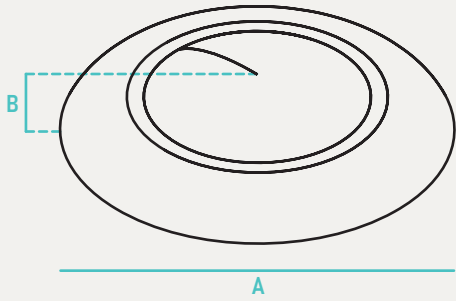

	A	B
LDL3-4	6.3" Dia	1.1" H
LDL3-6	7.4" Dia	1.1" H

PERFORMANCE DATA				
FORM FACTOR	KELVIN	RATED WATTAGE	DELIVERED LUMENS	EFFICACY (LM/W)
4"	3K/4K	10W	550	76.9
6"	3K/4K	15W	1000	76.9

QUICK SHIP	
LDL3-4-10-120D-930-WH	LDL3-6-15-120D-930-WH