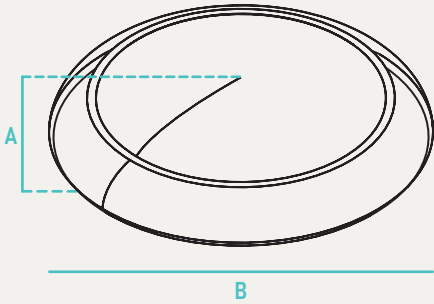

PERFORMANCE DATA				
FORM FACTOR	KELVIN	RATED WATTAGE	DELIVERED LUMENS	EFFICACY (LM/W)
12"	27K-5K	17W	1020	60
14"	27K-5K	26W	1560	60

QUICK SHIP
DCL2-12-17-120D-MCT-BN