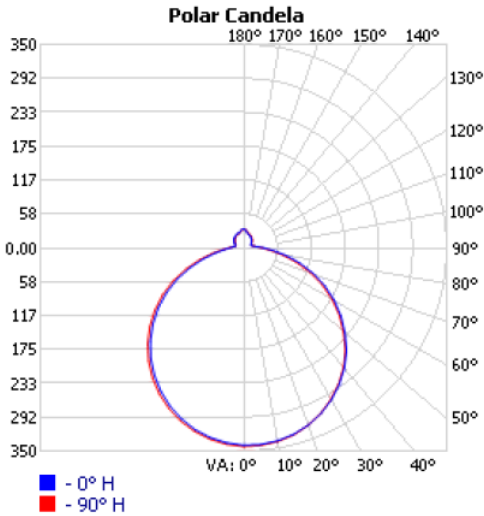

PHOTOMETRIC DATA

DCD-15-26-120D-MCT-BN

Zonal Lumen Summary

Zone	Lumens	% Lamp	% Luminaire
0-30	266.4	22.3%	22.3%
0-40	440.0	36.8%	36.8%
0-60	795.8	66.6%	66.6%
60-90	276.1	23.1%	23.1%
70-100	161.1	13.5%	13.5%
90-120	53.7	4.5%	4.5%
0-90	1,072.0	89.7%	89.7%
90-180	123.1	10.3%	10.3%
0-180	1,195.0	100%	100%

Made to order items. Minimum 90 day lead time. Minimum order quantity may vary please contact sales.

¹ DLC Listed / ² DLC Premium Listed / ³ Title 24 / ⁴ JA8 & Title 24 / Typical color consistency. May vary or be changed.

L70 hours calculated based on LED package manufacturer LM80 report and ISTMT report of LED in luminaire. Stated values are for select catalog numbers. Contact Globalux for detailed information. / Actual performance may differ as a result of end-user environment and application. All values are design or typical values, measured under laboratory conditions at 25 °C.