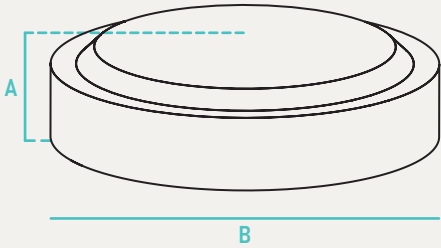

PERFORMANCE DATA

FORM FACTOR	KELVIN	RATED WATTAGE	DELIVERED LUMENS	EFFICACY (LM/W)
15"	27K-5K	26W	1560	60

QUICK SHIP

DCD-15-26-120D-MCT-BN ⁴