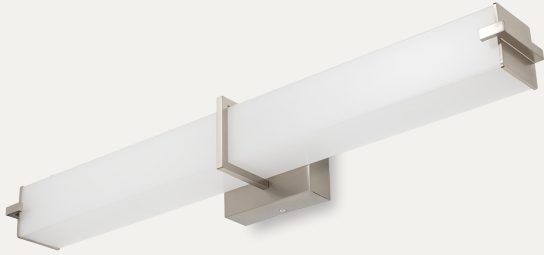

PROJECT	NOTES	TYPE	DATE	CAT. No.
---------	-------	------	------	----------

LSV

LED Square Vanity

The LSV Series tiered contemporary framed wall mounted vanity fixture and is available in brushed nickel and black. Updated with the latest in LED technology. The long LED life coupled with exceptional color rendering make this fixture attractive for new or retrofit projects. The LSV is an elegant lighting solution that can be used in various applications including corridors and restrooms. Fixture mounts to standard junction box (not included).

QUICK SHIP

LSV-24-20-120-MCT-BN	LSV-24-20-120-MCT-BL
LSV-36-26-120-MCT-BN	LSV-36-26-120-MCT-BL

ADDITIONAL IMAGES

CONSTRUCTION

Single ring surround a milk white acrylic diffuser with decorative end caps provides widespread and even illumination. Lens design and materials provide uniform illumination without pixelation.