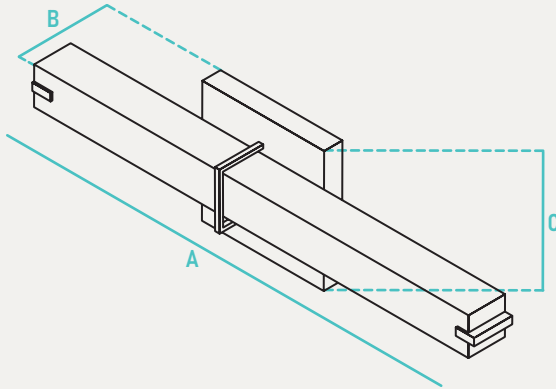

A	B	C	Case QTY
RVL-24	25.5" L	4.5" D	4.2" H	6
RVL-36	37.5" L	4.5" D	4.2" H	6

PERFORMANCE DATA

FORM FACTOR	KELVIN	RATED WATTAGE	DELIVERED LUMENS	EFFICACY (L/M/W)
24"	27K-5K	18W	1800	100
36"	27K-5K	26W	2600	100

QUICK SHIP

LSV-24-20-120-MCT-BN	LSV-24-20-120-MCT-BL
LSV-36-26-120-MCT-BN	LSV-36-26-120-MCT-BL

ADDITIONAL IMAGES

CONSTRUCTION

Single ring surround a milk white acrylic diffuser with decorative end caps provides widespread and even illumination. Lens design and materials provide uniform illumination without pixelation.

ELECTRICAL

Equipped standard with 120V fixed output driver operating at 60Hz.

QUALIFICATIONS

All luminaires are built to UL 1598 and 2108 standards, and bear appropriate ETL labels. Wet location labeling is standard. Emergency equipped fixtures labeled UL924. Suitable for closets according to NEC Section 410.8 & 410.16. Adheres to LM70, LM80 and TM21 industry standards. ENERGY STAR® certified product (for 3000K and 4000K only) and Title 24 qualified. Dedicated 120V Models are FCC Title 47 CFR, Part 15, Class B for residential and commercial applications. California Title 24 Compliant, JA8 compliant. CEC Listed.

INSTALLATION

Designed for wall mounting on 4" electrical J-Box.

WARRANTY

5-year Limited Warranty. See warranty documentation for more info.