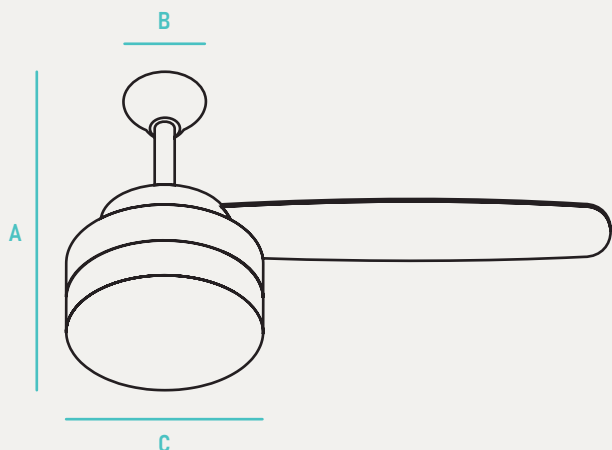

A	B	C	Case QTY
MOD	11-3/4"	4-1/25"	4-1/25"	1

CONSTRUCTION

Steel Housing, Plywood Blades and Acrylic Diffuser provides uniform appearance without pixelation.

MOTOR

Reversible 3-Speed with 80" Lead Wire. Premium Silicone Steel AC Motor

QUALIFICATIONS

All ceiling fans are built to UL 507 standards, and bear appropriate ETL labels. Dry location labeling is standard.

BLADES

52" Sweep, 3 Blade Configuration; Blade Pitch: 11°; Color: Black

ELECTRICAL

Operates at 120V 60HZ.

WARRANTY

Light Source: 3-year limited warranty. Motor: Limited Lifetime Warranty. Non-Electrical 1 Year Limited Warranty. See complete warranty for terms and exclusions. (Labor not included).

COMPATIBLE JUNCTION BOXES

QUICK SHIP

MOD-52-3-18-120D-830-BN-SB-PC

MOD-52-3-18-120D-830-WH-WH-PC