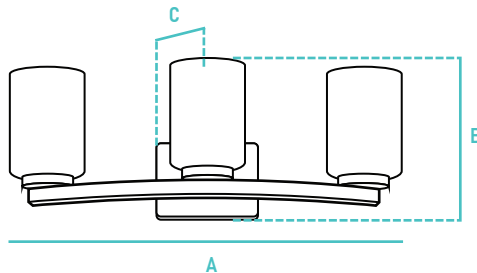

PROJECT	NOTES	TYPE	DATE	CAT. No.
---------	-------	------	------	----------

THI

Theia Light Vanity

The THI Vanity Light combines grace and contemporary design, making it a versatile choice for various interior styles. Its round soft white glass shades exudes elegance, while the sleek metal components add a modern touch. This fixture can be installed facing up or down, providing both functionality and aesthetics.

INPUT VOLTAGE	120V	LENS TYPE	White Glass
INPUT FREQUENCY	60 Hz	DIMMING	N/A
RATED WATTAGE	2 x 60W	OPERATING TEMP.	32°F - 104°F / 0°C to 40°C

ORDER INFO / EXAMPLE: THI-CSG-3-MB-120-BN

SPECIAL ORDER

SERIES	GLASS	FORM FACTOR	LAMP CONFIGURATION	DRIVER TYPE	FINISH
THI	WGL	3	24	120	BN
THI Theia Series Vanity	WGL- White Glass	3- 3 Light 4- 4 Light	MB- 60W Medium Base Light Bulb Lamps	120- 120V	BN- Brushed Nickel BL- Black

PERFORMANCE DATA

FORM FACTOR	KELVIN	RATED WATTAGE	DELIVERED LUMENS	EFFICACY (LM/W)
3-Light	N/A	3x60W	N/A	N/A

DIMENSIONS

	A	B	C
THI-3	19"	8"	7"
THI-4	27"	8"	7.4"

Made to order items. Minimum 90 day lead time. Minimum order quantity may vary please contact sales.