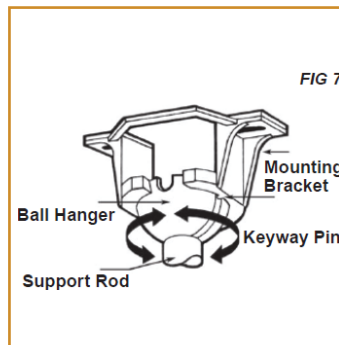

INSTALLATION INSTRUCTIONS

Made to order items. Minimum 90 day lead time. Minimum order quantity may vary please contact sales.

¹ DLC Listed / ² DLC Premium Listed / ³ Title 24 / ⁴ JA8 & Title 24 / ⁵ Energy Star / Typical color consistency. May vary or be changed.

L70 hours calculated based on LED package manufacturer LM80 report and ISTMT report of LED in luminaire. Stated values are for select catalog numbers. Contact Globalux for detailed information. / Actual performance may differ as a result of end-user environment and application. All values are design or typical values, measured under laboratory conditions at 25 °C.