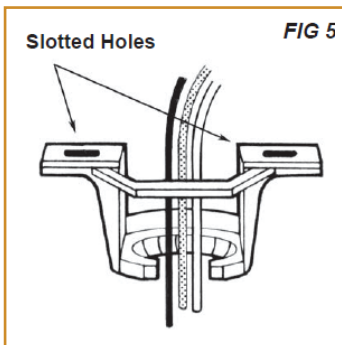

INSTALLATION INSTRUCTIONS

Made to order items. Minimum 90 day lead time. Minimum order quantity may vary please contact sales.

¹ DLC Listed / ² DLC Premium Listed / ³ Title 24 / ⁴ JA8 & Title 24 / ⁵ Energy Star / Typical color consistency. May vary or be changed.

L70 hours calculated based on LED package manufacturer LM80 report and ISTMT report of LED in luminaire. Stated values are for select catalog numbers. Contact Globalux for detailed information. / Actual performance may differ as a result of end-user environment and application. All values are design or typical values, measured under laboratory conditions at 25 °C.