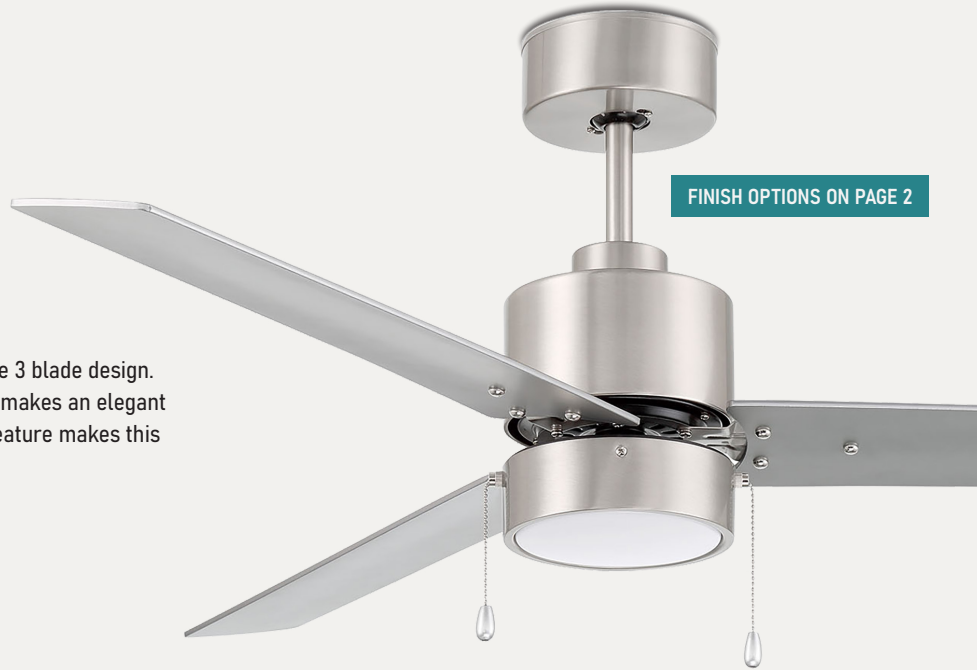

PROJECT	NOTES	TYPE	DATE	CAT. No.
---------	-------	------	------	----------

MCF

52" Modern Ceiling Fan

The MCF series are a family of ceiling fans featuring a simple 3 blade design. The clean lines and modern design of this AC Motor LED fan makes an elegant addition to your contemporary home décor. The reversible feature makes this fan perfect to use during every season.

ORDER INFO / EXAMPLE: MCF-52-3-18-120D-830-BN-SB-PC

QUICK SHIP ITEMS ON PG.2

SERIES	SIZE	FAN BLADE	LIGHT SOURCE	DRIVER TYPE	COLOR TEMP	FINISH	BLADE COLOR	ACCESSORY
MCF	52	3	18	120D	830	BN	SB	PC
MCF 52" Modern Ceiling Fan	52- 52" Sweep	3- 3 Blades	18- 18W Integrated LED 1000 Lumens	120D- 120V Dims to 10%	830- 3000K, 80+CRI	BN- Brushed Nickel WH- White BL- Black	SB- Silver / Black Rev. WH- White BL- Black W- Walnut DW- Dark Walnut	PC- Pull Chain Control CFW- Wall Control

	A	B	C	Case QTY
MCF	15-3/4"	7-1/2"	6"	1

CONSTRUCTION

Steel Housing, Plywood Blades and Frosted Glass Light Diffuser provides uniform appearance without pixelation.

MOTOR

3-Speed AC Motor with 80" Lead Wire. Includes (1) 5" Downrod.

QUALIFICATIONS

All ceiling fans are built to UL 507 standards, and bear appropriate ETL labels. Dry location labeling is standard.

BLADES

52" Sweep, 3 Blade Configuration, Blade Pitch Angle:12°, Color: Silver