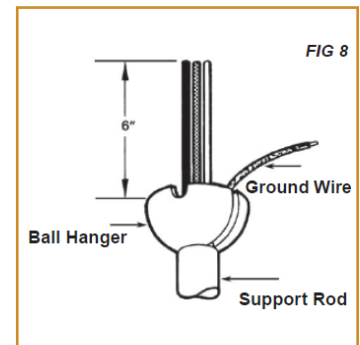

INSTALLATION INSTRUCTIONS

Made to order items. Minimum 90 day lead time. Minimum order quantity may vary please contact sales.

¹ DLC Listed / ² DLC Premium Listed / ³ Title 24 / ⁴ JA8 & Title 24 / ⁵ Energy Star / Typical color consistency. May vary or be changed.