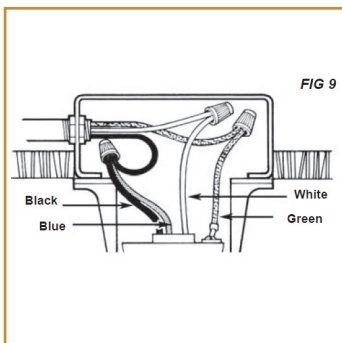

INSTALLATION INSTRUCTIONS

Made to order items. Minimum 90 day lead time. Minimum order quantity may vary please contact sales.

¹ DLC Listed / ² DLC Premium Listed / ³ Title 24 / ⁴ JA8 & Title 24 / ⁵ Energy Star / Typical color consistency. May vary or be changed.