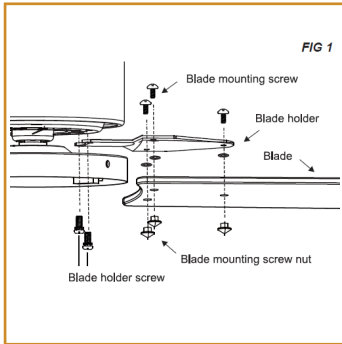

INSTALLATION INSTRUCTIONS

Made to order items. Minimum 90 day lead time. Minimum order quantity may vary please contact sales.

¹ DLC Listed / ² DLC Premium Listed / ³ Title 24 / ⁴ JA8 & Title 24 / ⁵ Energy Star / Typical color consistency. May vary or be changed.

L70 hours calculated based on LED package manufacturer LM80 report and ISTMT report of LED in luminaire. Stated values are for select catalog numbers. Contact Globalux for detailed information. / Actual performance may differ as a result of end-user environment and application. All values are design or typical values, measured under laboratory conditions at 25 °C.