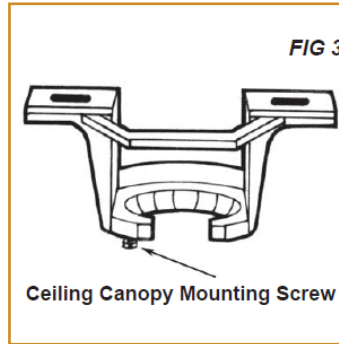

INSTALLATION INSTRUCTIONS

Made to order items. Minimum 90 day lead time. Minimum order quantity may vary please contact sales.

¹ DLC Listed / ² DLC Premium Listed / ³ Title 24 / ⁴ JA8 & Title 24 / ⁵ Energy Star / Typical color consistency. May vary or be changed.

L70 hours calculated based on LED package manufacturer LM80 report and ISTMT report of LED in luminaire. Stated values are for select catalog numbers. Contact Globalux for detailed information. / Actual performance may differ as a result of end-user environment and application. All values are design or typical values, measured under laboratory conditions at 25 °C.