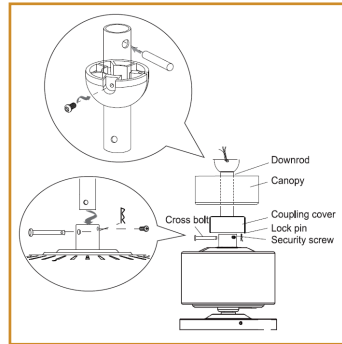

INSTALLATION INSTRUCTIONS

Made to order items. Minimum 90 day lead time. Minimum order quantity may vary please contact sales.

¹ DLC Listed / ² DLC Premium Listed / ³ Title 24 / ⁴ JA8 & Title 24 / ⁵ Energy Star / Typical color consistency. May vary or be changed.

L70 hours calculated based on LED package manufacturer LM80 report and ISTMT report of LED in luminaire. Stated values are for select catalog numbers. Contact Globalux for detailed information. / Actual performance may differ as a result of end-user environment and application. All values are design or typical values, measured under laboratory conditions at 25 °C.