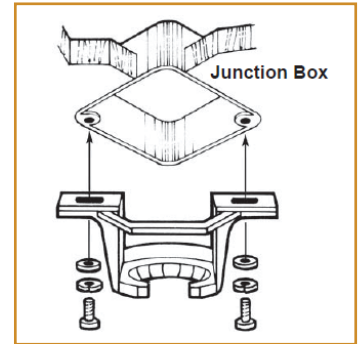

INSTALLATION INSTRUCTIONS

Made to order items. Minimum 90 day lead time. Minimum order quantity may vary please contact sales.

¹ DLC Listed / ² DLC Premium Listed / ³ Title 24 / ⁴ JA8 & Title 24 / ⁵ Energy Star / Typical color consistency. May vary or be changed.

L70 hours calculated based on LED package manufacturer LM80 report and ISTMT report of LED in luminaire. Stated values are for select catalog numbers. Contact Globalux for detailed information. / Actual performance may differ as a result of end-user environment and application. All values are design or typical values, measured under laboratory conditions at 25 °C.