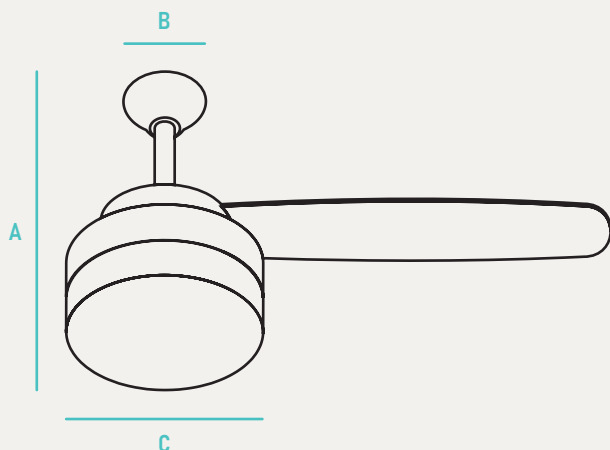

A	B	C	Case QTY
MCF	15-3/4"	7-1/2"	6"	1

CONSTRUCTION

Steel Housing, Plywood Blades and Frosted Glass Light Diffuser provides uniform appearance without pixelation.

MOTOR

3-Speed AC Motor with 80" Lead Wire. Includes (1) 5" Downrod.

QUALIFICATIONS

All ceiling fans are built to UL 507 standards, and bear appropriate ETL labels. Dry location labeling is standard.

BLADES

52" Sweep, 3 Blade Configuration, Blade Pitch Angle:12°, Color: Silver

ELECTRICAL

Operates at 120V 60HZ. Optional Remote Control (Sold Separately).
Optional Wall Control (Sold Separately).

WARRANTY

Light Source: 3-year limited warranty. Motor: Limited Lifetime Warranty.
Non-Electrical 1 Year Limited Warranty. See complete warranty for terms and exclusions. (Labor not included).

RECOMMENDED DIMMERS

DVCL-153P (Lutron)

QUICK SHIP

MCF-52-3-18-120D-830-BN-SB-PC

MCF-52-3-18-120D-830-BL-BL-PC