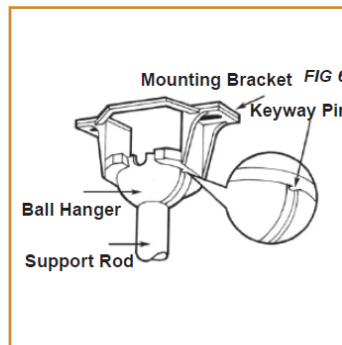

INSTALLATION INSTRUCTIONS

Made to order items. Minimum 90 day lead time. Minimum order quantity may vary please contact sales.

¹ DLC Listed / ² DLC Premium Listed / ³ Title 24 / ⁴ JA8 & Title 24 / ⁵ Energy Star / Typical color consistency. May vary or be changed.

L70 hours calculated based on LED package manufacturer LM80 report and ISTMT report of LED in luminaire. Stated values are for select catalog numbers. Contact Globalux for detailed information. / Actual performance may differ as a result of end-user environment and application. All values are design or typical values, measured under laboratory conditions at 25 °C.