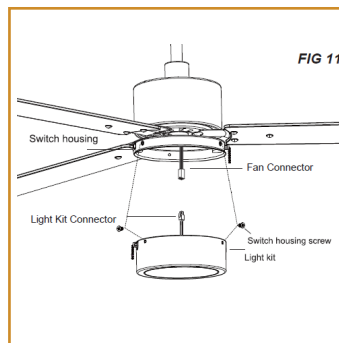

INSTALLATION INSTRUCTIONS

Made to order items. Minimum 90 day lead time. Minimum order quantity may vary please contact sales.

¹ DLC Listed / ² DLC Premium Listed / ³ Title 24 / ⁴ JA8 & Title 24 / ⁵ Energy Star / Typical color consistency. May vary or be changed.

L70 hours calculated based on LED package manufacturer LM80 report and ISTMT report of LED in luminaire. Stated values are for select catalog numbers. Contact Globalux for detailed information. / Actual performance may differ as a result of end-user environment and application. All values are design or typical values, measured under laboratory conditions at 25 °C.