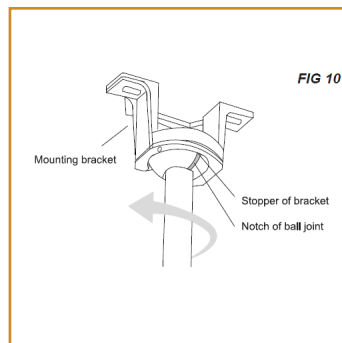

INSTALLATION INSTRUCTIONS

Made to order items. Minimum 90 day lead time. Minimum order quantity may vary please contact sales.

¹ DLC Listed / ² DLC Premium Listed / ³ Title 24 / ⁴ JA8 & Title 24 / ⁵ Energy Star / Typical color consistency. May vary or be changed.

L70 hours calculated based on LED package manufacturer LM80 report and ISTMT report of LED in luminaire. Stated values are for select catalog numbers. Contact Globalux for detailed information. / Actual performance may differ as a result of end-user environment and application. All values are design or typical values, measured under laboratory conditions at 25 °C.