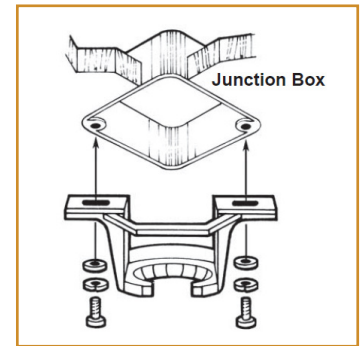

4" PVC Ceiling Box

INSTALLATION INSTRUCTIONS

Made to order items. Minimum 90 day lead time. Minimum order quantity may vary please contact sales.

¹ DLC Listed / ² DLC Premium Listed / ³ Title 24 / ⁴ JA8 & Title 24 / ⁵ Energy Star / Typical color consistency. May vary or be changed.