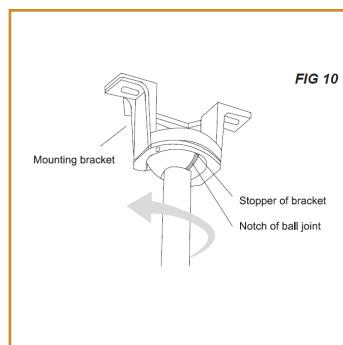

4" PVC Ceiling Box

INSTALLATION INSTRUCTIONS

Made to order items. Minimum 90 day lead time. Minimum order quantity may vary please contact sales.

¹ DLC Listed / ² DLC Premium Listed / ³ Title 24 / ⁴ JA8 & Title 24 / ⁵ Energy Star / Typical color consistency. May vary or be changed.