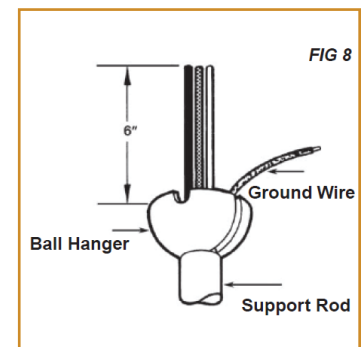

4" PVC Ceiling Box

INSTALLATION INSTRUCTIONS

Made to order items. Minimum 90 day lead time. Minimum order quantity may vary please contact sales.

¹ DLC Listed / ² DLC Premium Listed / ³ Title 24 / ⁴ JA8 & Title 24 / ⁵ Energy Star / Typical color consistency. May vary or be changed.