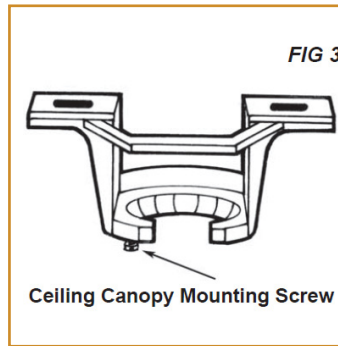

4" PVC Ceiling Box

INSTALLATION INSTRUCTIONS

Made to order items. Minimum 90 day lead time. Minimum order quantity may vary please contact sales.

¹ DLC Listed / ² DLC Premium Listed / ³ Title 24 / ⁴ JA8 & Title 24 / ⁵ Energy Star / Typical color consistency. May vary or be changed.