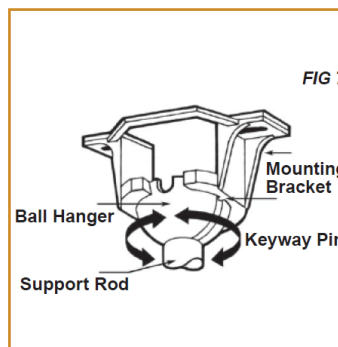

4" PVC Ceiling Box

INSTALLATION INSTRUCTIONS

Made to order items. Minimum 90 day lead time. Minimum order quantity may vary please contact sales.

¹ DLC Listed / ² DLC Premium Listed / ³ Title 24 / ⁴ JA8 & Title 24 / ⁵ Energy Star / Typical color consistency. May vary or be changed.