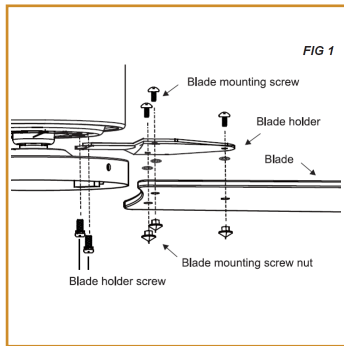

4" PVC Ceiling Box

INSTALLATION INSTRUCTIONS

Made to order items. Minimum 90 day lead time. Minimum order quantity may vary please contact sales.

¹ DLC Listed / ² DLC Premium Listed / ³ Title 24 / ⁴ JA8 & Title 24 / ⁵ Energy Star / Typical color consistency. May vary or be changed.