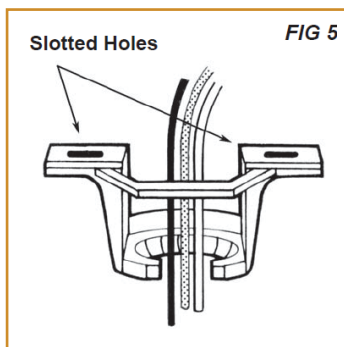

4" PVC Ceiling Box

INSTALLATION INSTRUCTIONS

Made to order items. Minimum 90 day lead time. Minimum order quantity may vary please contact sales.

¹ DLC Listed / ² DLC Premium Listed / ³ Title 24 / ⁴ JA8 & Title 24 / ⁵ Energy Star / Typical color consistency. May vary or be changed.