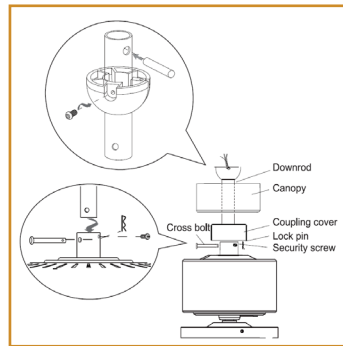

4" PVC Ceiling Box

INSTALLATION INSTRUCTIONS

Made to order items. Minimum 90 day lead time. Minimum order quantity may vary please contact sales.

¹ DLC Listed / ² DLC Premium Listed / ³ Title 24 / ⁴ JA8 & Title 24 / ⁵ Energy Star / Typical color consistency. May vary or be changed.