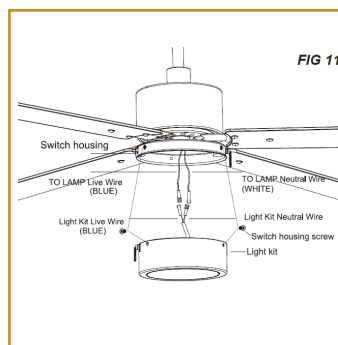

4" PVC Ceiling Box

INSTALLATION INSTRUCTIONS

Made to order items. Minimum 90 day lead time. Minimum order quantity may vary please contact sales.

¹ DLC Listed / ² DLC Premium Listed / ³ Title 24 / ⁴ JA8 & Title 24 / ⁵ Energy Star / Typical color consistency. May vary or be changed.