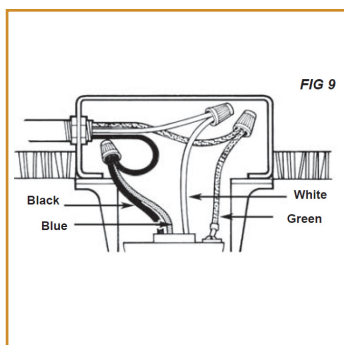

4" PVC Ceiling Box

INSTALLATION INSTRUCTIONS

Made to order items. Minimum 90 day lead time. Minimum order quantity may vary please contact sales.

¹ DLC Listed / ² DLC Premium Listed / ³ Title 24 / ⁴ JA8 & Title 24 / ⁵ Energy Star / Typical color consistency. May vary or be changed.