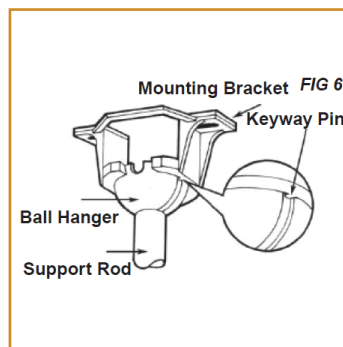

4" PVC Ceiling Box

INSTALLATION INSTRUCTIONS

Made to order items. Minimum 90 day lead time. Minimum order quantity may vary please contact sales.

¹ DLC Listed / ² DLC Premium Listed / ³ Title 24 / ⁴ JA8 & Title 24 / ⁵ Energy Star / Typical color consistency. May vary or be changed.