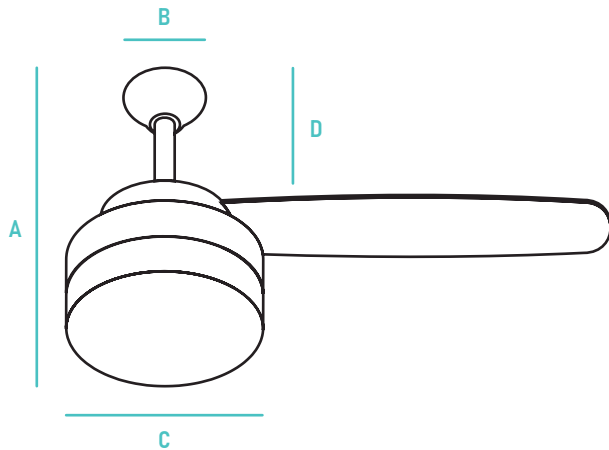

A	B	C	D	Case QTY
MOD2	16.65"	5.9"	6.96	13.58"	1