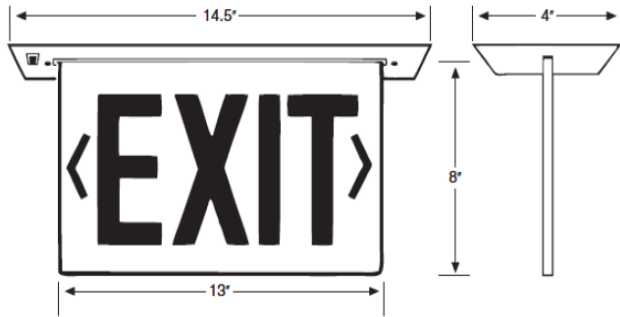

Ordering Information

Dimensions

Specification Features

Construction

Premium-grade, extruded aluminum housing. Extruded aluminum trim assembly is easily detachable from below, providing accessibility for service or maintenance. (Available in optional black or white powder-coated finishes). Self-adhesive Chevron appliques and guide template provided for directional indication.

Example: REXS-1-W-R-AC-SD

REXS	2	W	R	AC	SD	
Series REXS Recessed Edge Lit LED Exit Sign	Faces 1 2	Housing W - White B- Black	Lettering R - Red G - Green	Battery	Option	

Specifications and Dimensions subject to change without notice.