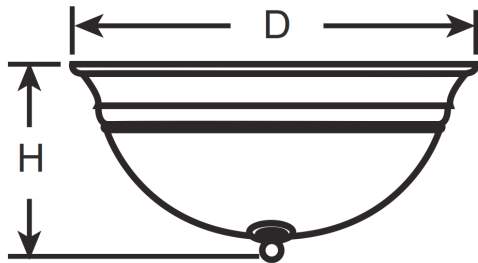

Ordering Information

Dimensions

DCF-11
D: 11"
H: 4-1/4"
DCF-14
D: 14"
H: 6"

Specification Features

Construction

Contemporary decorative fixture with choice of oil rubber bronze or nickel satin finished steel pans and frosted glass diffusers with matching finial.