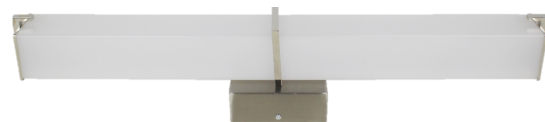

Ordering Information

Dimensions

LSV Series

24" Length

20W, 1,920 Lumens

36" Length

27W, 2,592 Lumens

48" Length

36W, 3,456 Lumens

Specification Features

Construction

Single ring surround a milk white acrylic diffuser with decorative end caps provides widespread and even illumination. Lens design and materials provide uniform illumination without pixelation.